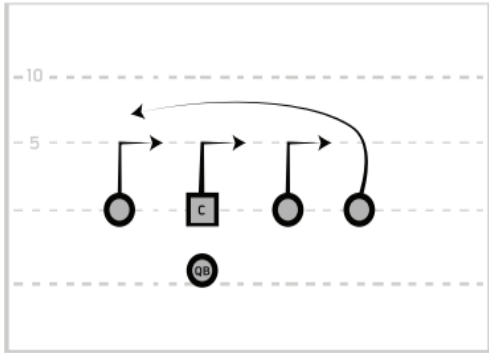

QB THROWBACK

RB CHOICE

QB CHOICE

OPPO

"X" UNDER

RIGHT REVERSE

BOOT RIGHT LADDER

Pick6Sports.com

P6SPORTS

SEAHAWK RIGHT

BOISE

HIDDEN SLANT RIGHT

SLANT UNDER RIGHT

REVERSE FLOW

SAFETY'S CHOICE

CORNERS RIGHT

DO RIGHT

CONNECTICUT

STACK SLANTS

CORNER POST

STACK 45 DEGREES

FIL

T - IN

FIL FLY RIGHT