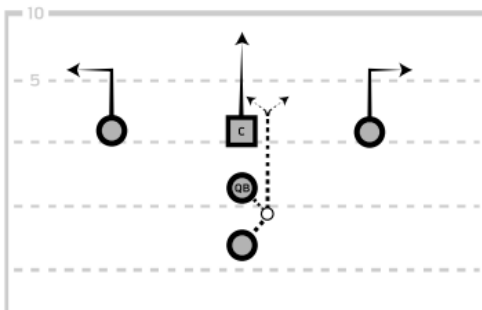

REVERSE

REVERSE FAKE

LEAD

TRAIL

BOOT RIGHT WHEEL

END AROUND

RB PASS

ALL OUT

QB THROWBACK

RB CHOICE

QB CHOICE

OPPO

"X" UNDER

RIGHT REVERSE

BOOT RIGHT LADDER

Pick6Sports.com

P6SPORTS

SEAHAWK RIGHT

BOISE

HIDDEN SLANT RIGHT

SLANT UNDER RIGHT

REVERSE FLOW

SAFETY'S CHOICE

CORNERS RIGHT