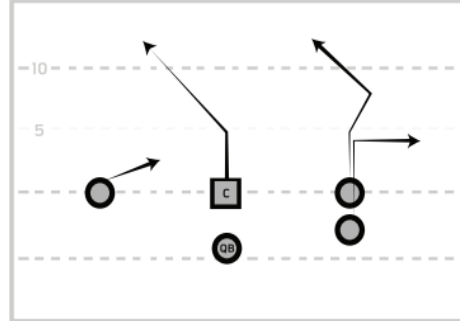

P6SPORTS

SEAHAWK RIGHT

BOISE

HIDDEN SLANT RIGHT

SLANT UNDER RIGHT

REVERSE FLOW

SAFETY'S CHOICE

CORNERS RIGHT

DO RIGHT

CONNECTICUT

STACK SLANTS

CORNER POST

STACK 45 DEGREES

FIL

T - IN

FIL FLY RIGHT