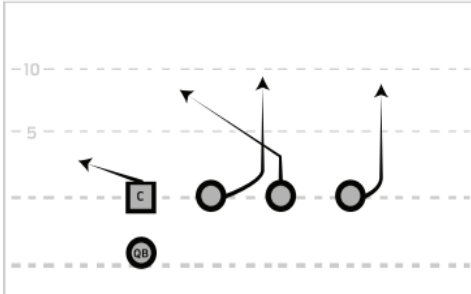

REVERSE

REVERSE FAKE

LEAD

TRAIL

BOOT RIGHT WHEEL

END AROUND

RB PASS

ALL OUT

QB THROWBACK

RB CHOICE

QB CHOICE

OPPO

"X" UNDER

RIGHT REVERSE

BOOT RIGHT LADDER

Pick6Sports.com

P6SPORTS

SEAHAWK RIGHT

BOISE

HIDDEN SLANT RIGHT

SLANT UNDER RIGHT

REVERSE FLOW

SAFETY'S CHOICE

CORNERS RIGHT