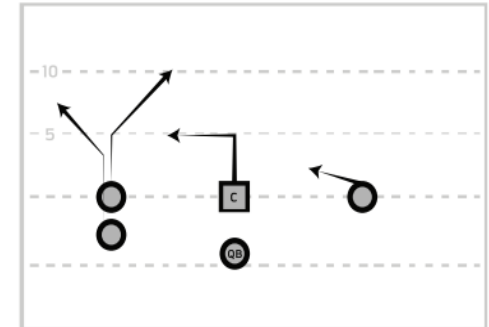

P6SPORTS

SEAHAWK RIGHT

BOISE

HIDDEN SLANT RIGHT

SLANT UNDER RIGHT

REVERSE FLOW

SAFETY'S CHOICE

CORNERS RIGHT

DO RIGHT

CONNECTICUT

STACK SLANTS

CORNER POST

STACK 45 DEGREES

FIL

T - IN

FIL FLY RIGHT