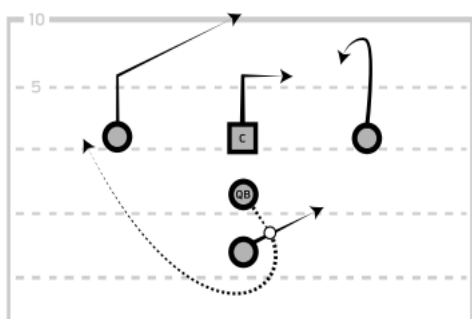

REVERSE

REVERSE FAKE

LEAD

TRAIL

BOOT RIGHT WHEEL

END AROUND

RB PASS

ALL OUT

QB THROWBACK

RB CHOICE

QB CHOICE

OPPO

"X" UNDER

RIGHT REVERSE

BOOT RIGHT LADDER

Pick6Sports.com

P6SPORTS

SEAHAWK RIGHT

BOISE

HIDDEN SLANT RIGHT

SLANT UNDER RIGHT

REVERSE FLOW

SAFETY'S CHOICE

CORNERS RIGHT

DO RIGHT

CONNECTICUT

STACK SLANTS

CORNER POST

STACK 45 DEGREES

FIL

T - IN

FIL FLY RIGHT