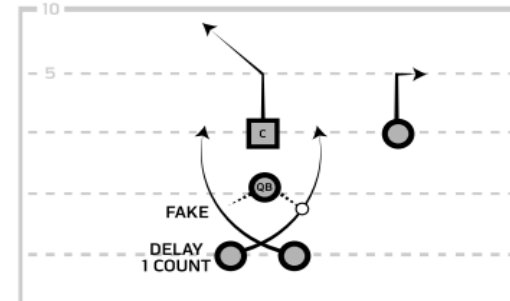

REVERSE

REVERSE FAKE

LEAD

TRAIL

BOOT RIGHT WHEEL

END AROUND

RB PASS

ALL OUT

QB THROWBACK

RB CHOICE

QB CHOICE

OPPO

"X" UNDER

RIGHT REVERSE

BOOT RIGHT LADDER

Pick6Sports.com

P6SPORTS

SEAHAWK RIGHT

BOISE

HIDDEN SLANT RIGHT

SLANT UNDER RIGHT

REVERSE FLOW

SAFETY'S CHOICE

CORNERS RIGHT