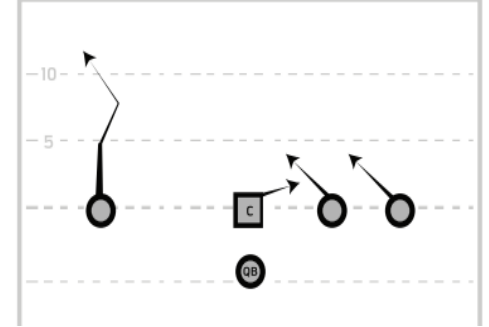

P6SPORTS

SEAHAWK RIGHT

BOISE

HIDDEN SLANT RIGHT

SLANT UNDER RIGHT

REVERSE FLOW

SAFETY'S CHOICE

CORNERS RIGHT

DO RIGHT

CONNECTICUT

STACK SLANTS

CORNER POST

STACK 45 DEGREES

FIL

T - IN

FIL FLY RIGHT