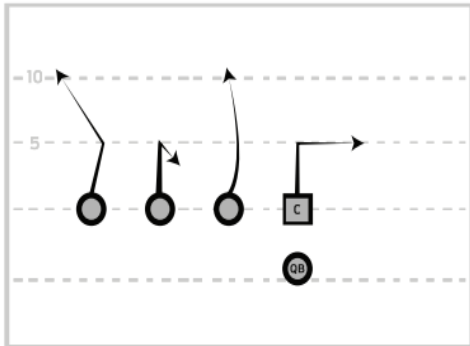

P6SPORTS

SEAHAWK RIGHT

BOISE

HIDDEN SLANT RIGHT

SLANT UNDER RIGHT

REVERSE FLOW

SAFETY'S CHOICE

CORNERS RIGHT

DO RIGHT

CONNECTICUT

STACK SLANTS

CORNER POST

STACK 45 DEGREES

FIL

T - IN

FIL FLY RIGHT