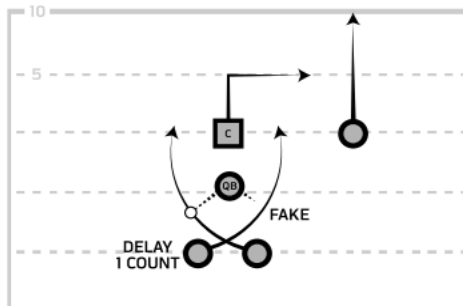

REVERSE

REVERSE FAKE

LEAD

TRAIL

BOOT RIGHT WHEEL

END AROUND

RB PASS

ALL OUT

QB THROWBACK

RB CHOICE

QB CHOICE

OPPO

"X" UNDER

RIGHT REVERSE

BOOT RIGHT LADDER

Pick6Sports.com

P6SPORTS

SEAHAWK RIGHT

BOISE

HIDDEN SLANT RIGHT

SLANT UNDER RIGHT

REVERSE FLOW

SAFETY'S CHOICE

CORNERS RIGHT