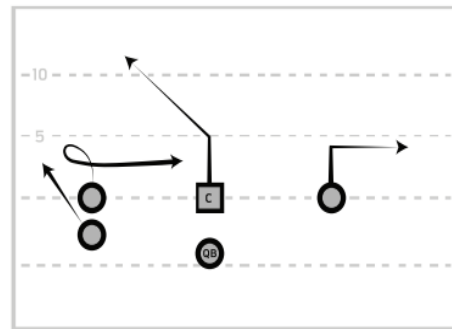

P6SPORTS

SEAHAWK RIGHT

BOISE

HIDDEN SLANT RIGHT

SLANT UNDER RIGHT

REVERSE FLOW

SAFETY'S CHOICE

CORNERS RIGHT

DO RIGHT

CONNECTICUT

STACK SLANTS

CORNER POST

STACK 45 DEGREES

FIL

T - IN

FIL FLY RIGHT