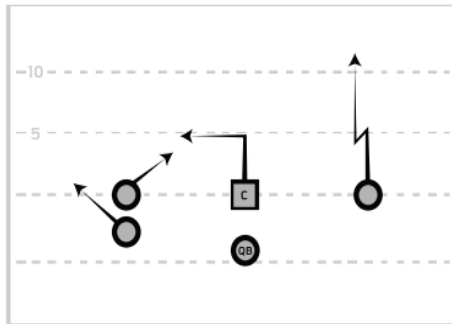

P6SPORTS

SEAHAWK RIGHT

BOISE

HIDDEN SLANT RIGHT

SLANT UNDER RIGHT

REVERSE FLOW

SAFETY'S CHOICE

CORNERS RIGHT

DO RIGHT

CONNECTICUT

STACK SLANTS

CORNER POST

STACK 45 DEGREES

FIL

T - IN

FIL FLY RIGHT