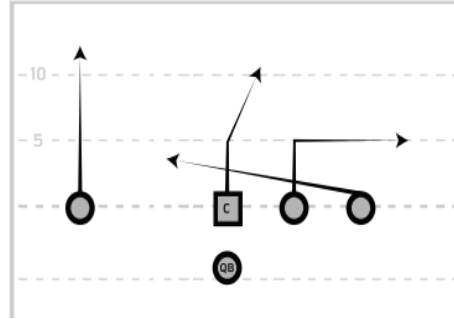

P6SPORTS

SEAHAWK RIGHT

BOISE

HIDDEN SLANT RIGHT

SLANT UNDER RIGHT

REVERSE FLOW

SAFETY'S CHOICE

CORNERS RIGHT

DO RIGHT

CONNECTICUT

STACK SLANTS

CORNER POST

STACK 45 DEGREES

FIL

T - IN

FIL FLY RIGHT