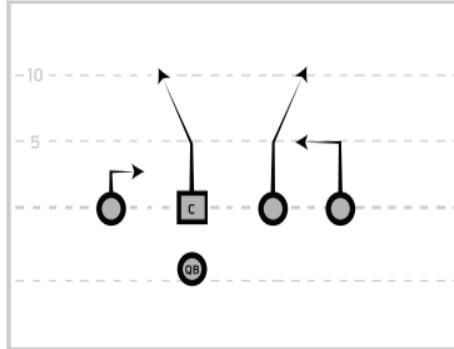

REVERSE

REVERSE FAKE

LEAD

TRAIL

BOOT RIGHT WHEEL

END AROUND

RB PASS

ALL OUT

QB THROWBACK

RB CHOICE

QB CHOICE

OPPO

"X" UNDER

RIGHT REVERSE

BOOT RIGHT LADDER

Pick6Sports.com

P6SPORTS

SEAHAWK RIGHT

BOISE

HIDDEN SLANT RIGHT

SLANT UNDER RIGHT

REVERSE FLOW

SAFETY'S CHOICE

CORNERS RIGHT

DO RIGHT

CONNECTICUT

STACK SLANTS

CORNER POST

STACK 45 DEGREES

FIL

T - IN

FIL FLY RIGHT