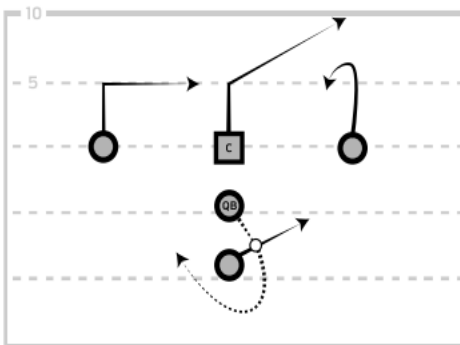

REVERSE

REVERSE FAKE

LEAD

TRAIL

BOOT RIGHT WHEEL

END AROUND

RB PASS

ALL OUT

QB THROWBACK

RB CHOICE

QB CHOICE

OPPO

"X" UNDER

RIGHT REVERSE

BOOT RIGHT LADDER

Pick6Sports.com

P6SPORTS

SEAHAWK RIGHT

BOISE

HIDDEN SLANT RIGHT

SLANT UNDER RIGHT

REVERSE FLOW

SAFETY'S CHOICE

CORNERS RIGHT

DO RIGHT

CONNECTICUT

STACK SLANTS

CORNER POST

STACK 45 DEGREES

FIL

T - IN

FIL FLY RIGHT