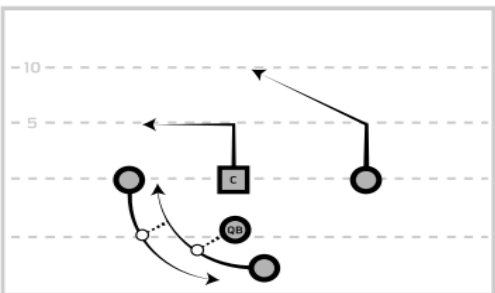

REVERSE

REVERSE FAKE

LEAD

TRAIL

BOOT RIGHT WHEEL

END AROUND

RB PASS

ALL OUT

QB THROWBACK

RB CHOICE

QB CHOICE

OPPO

"X" UNDER

RIGHT REVERSE

BOOT RIGHT LADDER

Pick6Sports.com

P6SPORTS

SEAHAWK RIGHT

BOISE

HIDDEN SLANT RIGHT

SLANT UNDER RIGHT

REVERSE FLOW

SAFETY'S CHOICE

CORNERS RIGHT