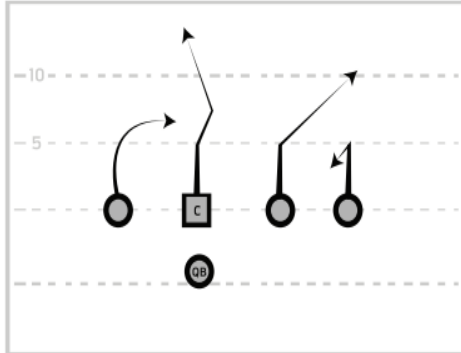

QB THROWBACK

RB CHOICE

QB CHOICE

OPPO

"X" UNDER

RIGHT REVERSE

BOOT RIGHT LADDER

Pick6Sports.com

P6SPORTS

SEAHAWK RIGHT

BOISE

HIDDEN SLANT RIGHT

SLANT UNDER RIGHT

REVERSE FLOW

SAFETY'S CHOICE

CORNERS RIGHT

DO RIGHT

CONNECTICUT

STACK SLANTS

CORNER POST

STACK 45 DEGREES

FIL

T - IN

FIL FLY RIGHT