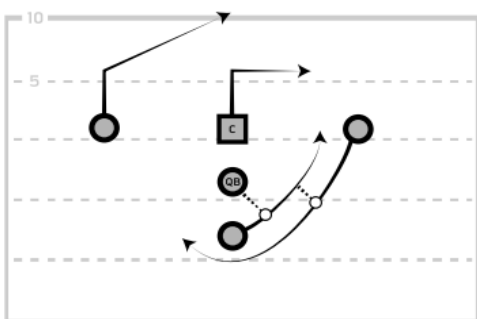

REVERSE

REVERSE FAKE

LEAD

TRAIL

BOOT RIGHT WHEEL

END AROUND

RB PASS

ALL OUT

QB THROWBACK

RB CHOICE

QB CHOICE

OPPO

"X" UNDER

RIGHT REVERSE

BOOT RIGHT LADDER

Pick6Sports.com

P6SPORTS

SEAHAWK RIGHT

BOISE

HIDDEN SLANT RIGHT

SLANT UNDER RIGHT

REVERSE FLOW

SAFETY'S CHOICE

CORNERS RIGHT

DO RIGHT

CONNECTICUT

STACK SLANTS

CORNER POST

STACK 45 DEGREES

FIL

T - IN

FIL FLY RIGHT