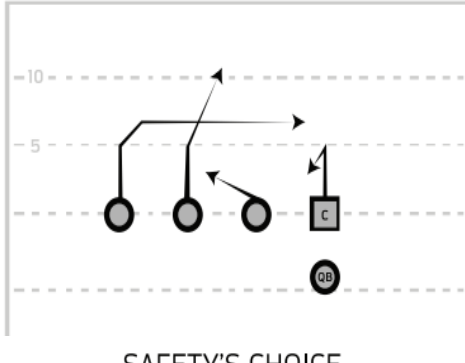

QB THROWBACK

RB CHOICE

QB CHOICE

OPPO

"X" UNDER

RIGHT REVERSE

BOOT RIGHT LADDER

Pick6Sports.com

P6SPORTS

SEAHAWK RIGHT

BOISE

HIDDEN SLANT RIGHT

SLANT UNDER RIGHT

REVERSE FLOW

SAFETY'S CHOICE

CORNERS RIGHT