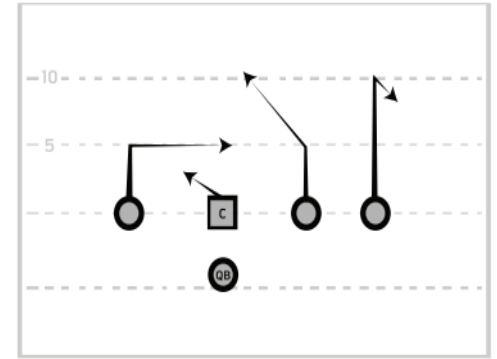

QB THROWBACK

RB CHOICE

QB CHOICE

OPPO

"X" UNDER

RIGHT REVERSE

BOOT RIGHT LADDER

Pick6Sports.com

P6SPORTS

SEAHAWK RIGHT

BOISE

HIDDEN SLANT RIGHT

SLANT UNDER RIGHT

REVERSE FLOW

SAFETY'S CHOICE

CORNERS RIGHT

DO RIGHT

CONNECTICUT

STACK SLANTS

CORNER POST

STACK 45 DEGREES

FIL

T - IN

FIL FLY RIGHT