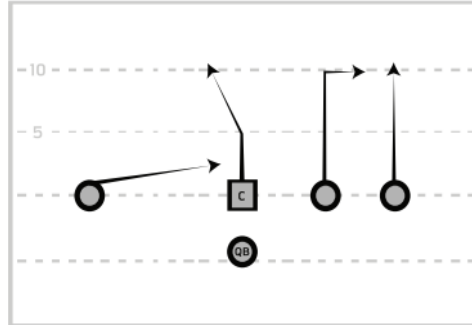

P6SPORTS

SEAHAWK RIGHT

BOISE

HIDDEN SLANT RIGHT

SLANT UNDER RIGHT

REVERSE FLOW

SAFETY'S CHOICE

CORNERS RIGHT

DO RIGHT

CONNECTICUT

STACK SLANTS

CORNER POST

STACK 45 DEGREES

FIL

T - IN

FIL FLY RIGHT