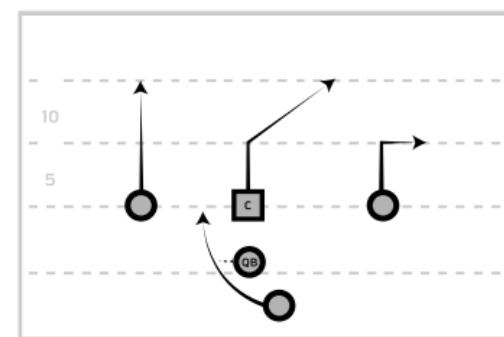

REVERSE

REVERSE FAKE

LEAD

TRAIL

BOOT RIGHT WHEEL

END AROUND

RB PASS

ALL OUT

QB THROWBACK

RB CHOICE

QB CHOICE

OPPO

"X" UNDER

RIGHT REVERSE

BOOT RIGHT LADDER

Pick6Sports.com

P6SPORTS

SEAHAWK RIGHT

BOISE

HIDDEN SLANT RIGHT

SLANT UNDER RIGHT

REVERSE FLOW

SAFETY'S CHOICE

CORNERS RIGHT

DO RIGHT

CONNECTICUT

STACK SLANTS

CORNER POST

STACK 45 DEGREES

FIL

T - IN

FIL FLY RIGHT