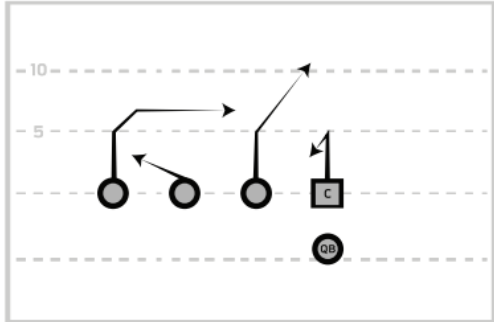

QB THROWBACK

RB CHOICE

QB CHOICE

OPPO

"X" UNDER

RIGHT REVERSE

BOOT RIGHT LADDER

Pick6Sports.com

P6SPORTS

SEAHAWK RIGHT

BOISE

HIDDEN SLANT RIGHT

SLANT UNDER RIGHT

REVERSE FLOW

SAFETY'S CHOICE

CORNERS RIGHT

DO RIGHT

CONNECTICUT

STACK SLANTS

CORNER POST

STACK 45 DEGREES

FIL

T - IN

FIL FLY RIGHT